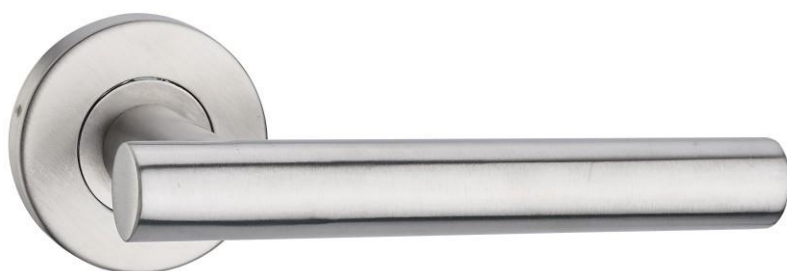

Stainless Steel door lock series

DL0449

DL0462 - BLACK

Stainless Steel door lock series

DL0198

DL0461- BLACK

Stainless Steel door lock series

DL0450

Stainless Steel door lock series

DL0450

Stainless Steel door lock series

DL0451

Stainless Steel door lock series

Stainless Steel door lock series

hafia

STRONG ■ SECURE ■ SUPERIOR

Stainless Steel door lock series

DL0204

hafia

STRONG ■ SECURE ■ SUPERIOR

Stainless Steel door lock series

DL0206

DL0207

hafia