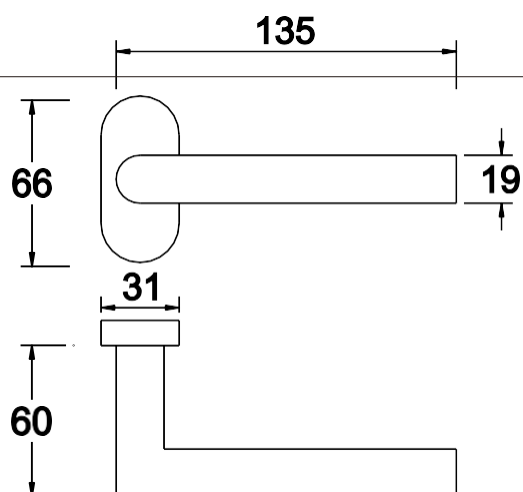

Stainless Steel door lock series

DL0449

DL0462 - BLACK

Stainless Steel door lock series

DL0198

DL0461- BLACK

Stainless Steel door lock series

DL0450