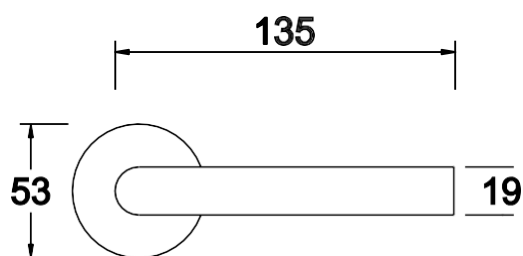

Stainless Steel door lock series

DL0449

DL0462 - BLACK

Stainless Steel door lock series

DL0198

DL0461- BLACK

Stainless Steel door lock series

DL0450