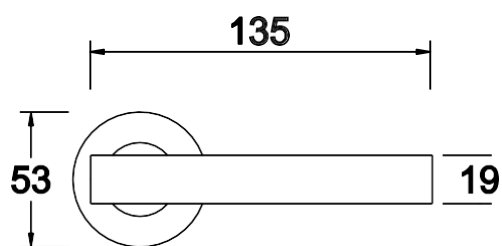

Stainless Steel door lock series

DL0451