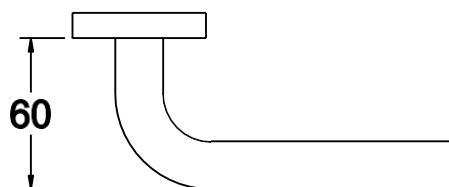

Stainless Steel door lock series

DL0449

DL0462 - BLACK

Stainless Steel door lock series

DL0198

DL0461- BLACK

Stainless Steel door lock series

DL0450