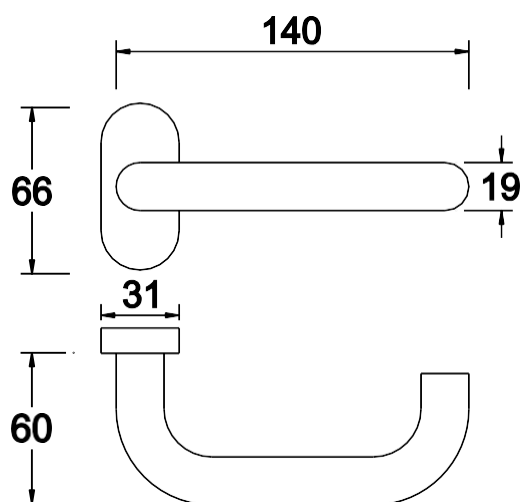

Stainless Steel door lock series

DL0449

DL0462 - BLACK

Stainless Steel door lock series

DL0198

DL0461- BLACK

Stainless Steel door lock series

DL0450