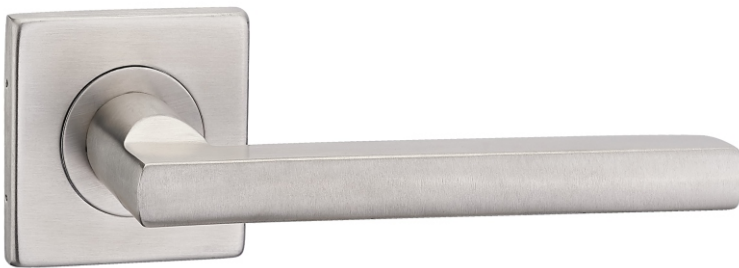

Stainless Steel door lock series