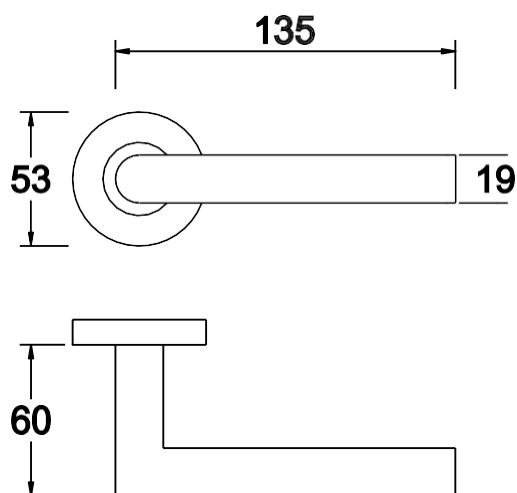

Stainless Steel door lock series

DL0450