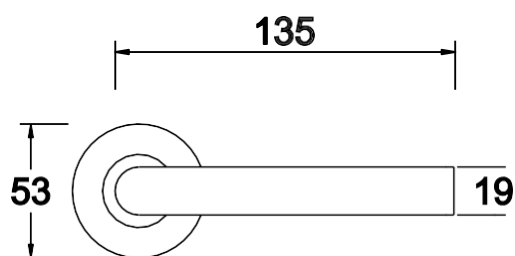

Stainless Steel door lock series

DL0451