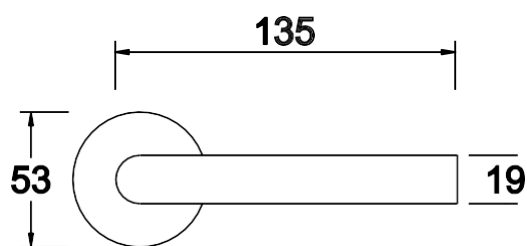

Stainless Steel door lock series

DL0449

DL0462 - BLACK

Stainless Steel door lock series

DL0198

DL0461- BLACK

Stainless Steel door lock series

DL0450