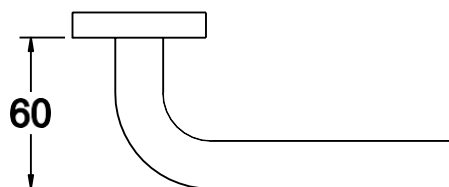

Stainless Steel door lock series

DL0449

DL0462 - BLACK

Stainless Steel door lock series

DL0198

DL0461- BLACK

Stainless Steel door lock series

DL0450