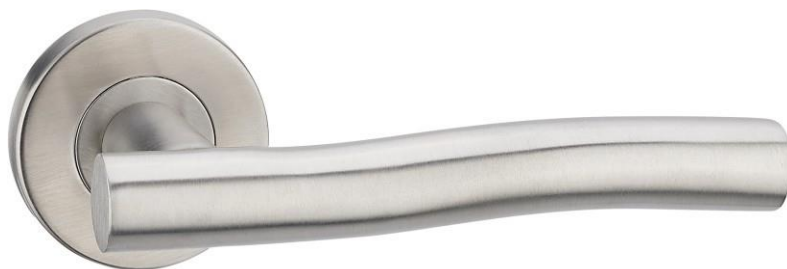

Stainless Steel door lock series

DL0449

DL0462 - BLACK

Stainless Steel door lock series

DL0198

DL0461- BLACK

Stainless Steel door lock series

DL0450

Stainless Steel door lock series

DL0450

Stainless Steel door lock series

DL0451

Stainless Steel door lock series

Stainless Steel door lock series

hafia

STRONG ■ SECURE ■ SUPERIOR

Stainless Steel door lock series

DL0204

hafia

STRONG ■ SECURE ■ SUPERIOR

Stainless Steel door lock series

DL0206

DL0207

hafia

STRONG ■ SECURE ■ SUPERIOR

Stainless Steel door lock series

DL0208

DL0214

Stainless Steel door lock series

DL0209

Stainless Steel door lock series

DL0210