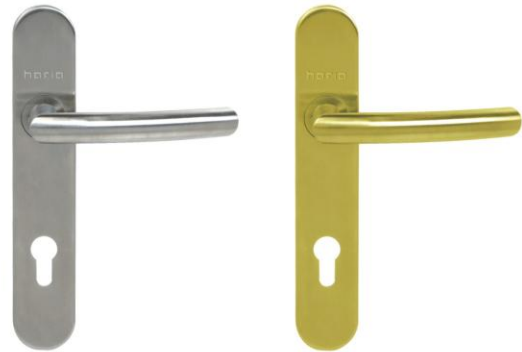

Installation

HAF-266004

for passage door, security door and bathroom door
 door thickness: 35mm-50mm
 backset: 45-60mm
 material: zinc alloy, stainless steel, steel, brass
 finishing: ab, ac, chrome, satin, golden

Installation

HAF-S335001

for passage door, security door and bathroom door
 door thickness: 35mm-50mm
 backset: 45-60mm
 material: zinc alloy, stainless steel, steel, brass
 finishing: ab, ac, chrome, satin, golden

Installation

Door Lock

HAF-S335002

HAF-S335002-ST

HAF-S335002-GD

Door Lock

HAF-S335004

HAF-S335004-ST

HAF-S335004-GD

Lock Body

HAF-LB4085/HAF-LB5545

HAF-LB4085-CR

HAF-LB4085-ST

HAF-LB4085-AC

HAF-LB4085-GD

HAF-LB5545-ST