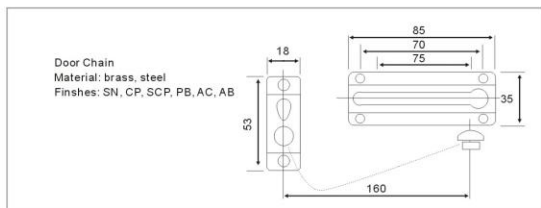

Door Viewer

HAF-DV001

Door Guard

HAF-DG001

Door Chain

HAF-DG004

Door Closer

HAFDC006