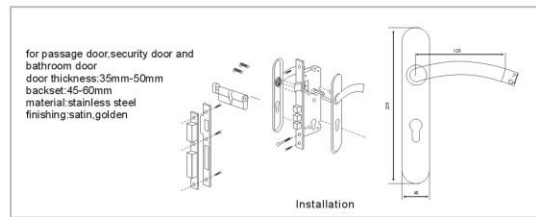

Door Lock

HAF-S335002

Door Lock

HAF-S335004

Lock Body

HAF-LB4085/HAF-LB5545

Lever Lock

2.0-BLH-13

BACKSET: 55MM

2.0-LLH-10

BACKSET: 55MM

3.0-LLH-10

BACKSET: 55MM