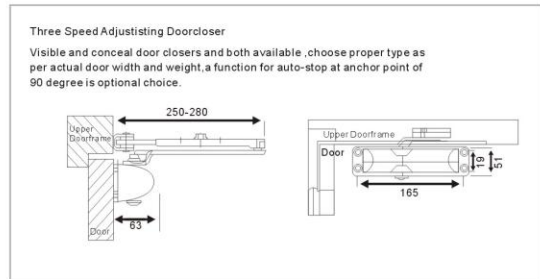

Door Viewer

HAF-DV001

Door Guard

HAF-DG001

Door Chain

HAF-DG004

Door Closer

HAFDC006