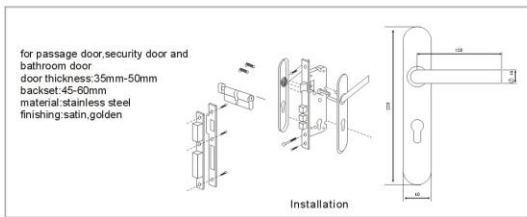

Door Lock

HAF-S335002

Door Lock

HAF-S335004

Lock Body

HAF-LB4085/HAF-LB5545

Lever Lock

2.0-BLH-13

BACKSET: 55MM

2.0-LLH-10

BACKSET: 55MM

3.0-LLH-10

BACKSET: 55MM