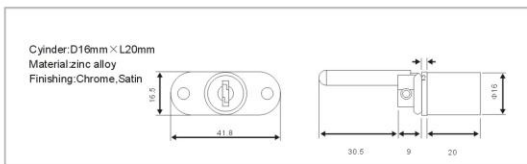

HAF-CL201-ST

Cylinder: D16mm x L20mm
Material: zinc alloy

HAF-CL7-201-ST

Cylinder: D16mm x L20mm
Material: zinc alloy

HAF-CL106-CR

Cylinder: D22mm x L22mm
Material: zinc alloy

HAF-CL106-ST

Cylinder: D22mm x L22mm
Material: zinc alloy

HAF-CL109-16-CR

Cylinder: D16mm x L20mm
Material: zinc alloy

HAF-CL109-19-CR

Cylinder: D19mm x L20mm
Material: zinc alloy

HAF-CL288-16 / HAF-2.4-288-16

HAF-DS-35 & HAF-DS-45

Ball Bearing Drawer Slide
Width - 35mm and 45mm
Length - 300 - 450mm

HAF-RAIL-WHT

White Epoxy Coated Slide
Length Available : 300 - 500mm