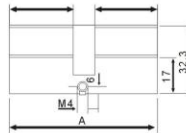

Cylinder Lock

HAF-CY001 / HAF-CY002/HAF-CY004

A=50mm 55mm 60mm 63mm
65mm 70mm 80mm

Spring Hinge

HAF-DAS001

MODEL NO.	SIZE(MM)							
	A	B	C	D	E	F	G	H
DAS001-3"	75	38	19	24	18	23	4.8	70
DAS001-4"	100	40	19	26	18	23	5.5	70
DAS001-5"	125	45	25	29	23	26	6.8	86
DAS001-6"	150	45	25	29	23	26	6.8	86
DAS001-8"	200	46	26	29	23	27	6	87
DAS001-8B	200	60	32	37	28	32	6	103

Butt Hinge

Hinge
Material: stainless steel.
Finish: GP , CP , AC , AB , SN

Door Stopper

HAD-DS015

Door Stopper
Material: zinc alloy
Finishes: SSS, PSS