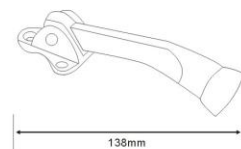

Cylinder Lock

HAF-CY001 / HAF-CY002/HAF-CY004

A=50mm 55mm 60mm 63mm
65mm 70mm 80mm

Spring Hinge

HAF-DAS001

MODEL NO.	SIZE(MM)							
	A	B	C	D	E	F	G	H
DAS001-3"	75	38	19	24	18	23	4.8	70
DAS001-4"	100	40	19	26	18	23	5.5	70
DAS001-5"	125	45	25	29	23	26	6.8	86
DAS001-6"	150	45	25	29	23	26	6.8	86
DAS001-8"	200	46	26	29	23	27	6	87
DAS001-8B	200	60	32	37	28	32	6	103

Butt Hinge

Hinge
Material: stainless steel.
Finish: GP , CP , AC , AB , SN

Door Stopper

HAD-DS015

Door Stopper
Material: zinc alloy
Finishes: SSS, PSS