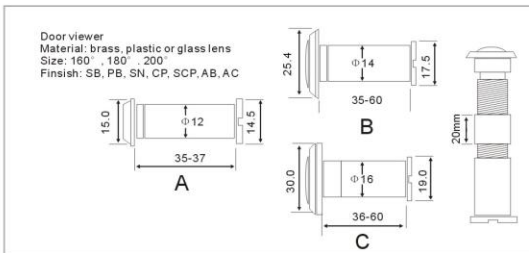

Door Viewer

HAF-DV001

Door Guard

HAF-DG001

Door Chain

HAF-DG004

Door Closer

HAFDC006