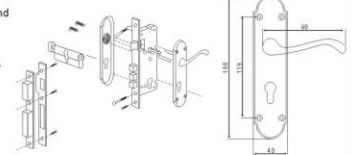

Installation