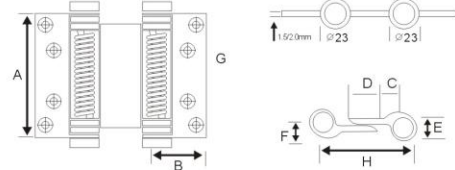

Cylinder Lock

HAF-CY001 / HAF-CY002/HAF-CY004

A=50mm 55mm 60mm 63mm
65mm 70mm 80mm

Spring Hinge

HAF-DAS001

MODEL NO.	SIZE(MM)							
	A	B	C	D	E	F	G	H
DAS001-3"	75	38	19	24	18	23	4.8	70
DAS001-4"	100	40	19	26	18	23	5.5	70
DAS001-5"	125	45	25	29	23	26	6.8	86
DAS001-6"	150	45	25	29	23	26	6.8	86
DAS001-8"	200	46	26	29	23	27	6	87
DAS001-8B	200	60	32	37	28	32	6	103

Butt Hinge

Hinge
Material: stainless steel.
Finish: GP , CP , AC , AB , SN

Door Stopper

HAD-DS015

Door Stopper
Material: zinc alloy
Finishes: SSS, PSS