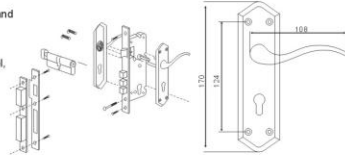

Installation