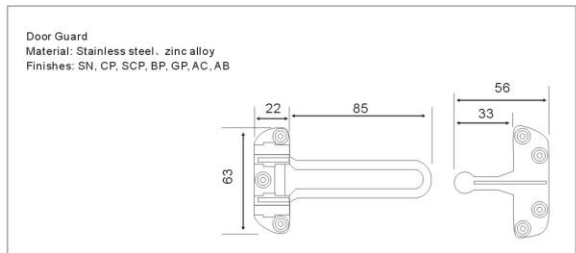

Door Viewer

HAF-DV001

Door Guard

HAF-DG001

Door Chain

HAF-DG004

Door Closer

HAFDC006