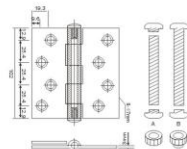

Cylinder Lock

HAF-CY001 / HAF-CY002/HAF-CY004

A=50mm 55mm 60mm 63mm
65mm 70mm 80mm

Spring Hinge

HAF-DAS001

MODEL NO.	SIZE(MM)							
	A	B	C	D	E	F	G	H
DAS001-3"	75	38	19	24	18	23	4.8	70
DAS001-4"	100	40	19	26	18	23	5.5	70
DAS001-5"	125	45	25	29	23	26	6.8	86
DAS001-6"	150	45	25	29	23	26	6.8	86
DAS001-8"	200	46	26	29	23	27	6	87
DAS001-8B	200	60	32	37	28	32	6	103

Butt Hinge

Hinge
Material: stainless steel.
Finish: GP , CP , AC , AB , SN

Door Stopper

HAD-DS015

Door Stopper
Material: zinc alloy
Finishes: SSS, PSS