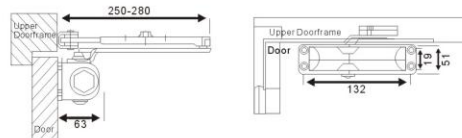

Round Doorcloser

Visible and conceal door closers and both available, choose proper type as per actual door width and weight, a function for auto-stop at anchor point of 90 degree is optional choice.

MAN'S WASHROOM (SQUARE)